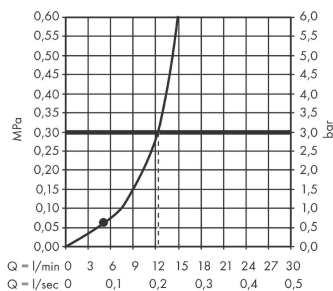

Vernis Blend

Overhead shower 200 1jet

Surfaces: **Chrome** Article Number: **26271000**

Description

product features

- shower head size: 205 mm
- spray type: Rain
- ball-joint: overhead shower angle adjustable
- material spray disc: plastic
- maximum flow rate at 3 bar: 12,4 l/min
- minimum flow pressure: 1 bar
- overhead shower removable for cleaning
- installation: ceiling or wall
- connection thread G 1/2
- connection dimension: DN15

Technology

Product image

Scale drawing

Flowchart

The consumption was measured in combination with the appropriate fittings (thermostat/mixer/in-wall valve) to reflect actual application in practice.

Vernis Blend
Overhead shower 200 1jet
Surfaces: **Chrome** Article Number: **26271000**