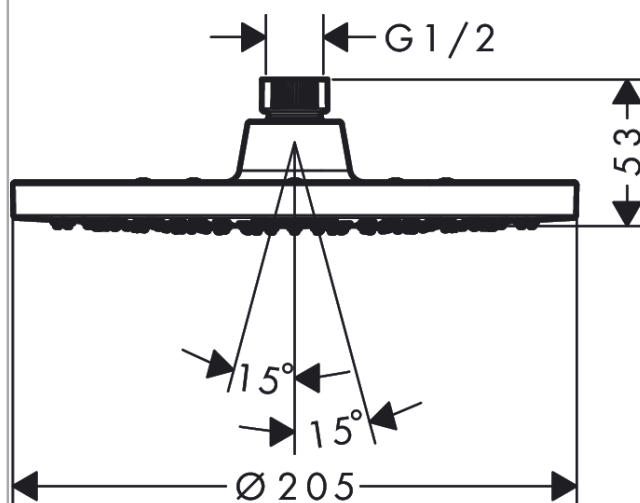

Vernis Blend

Overhead shower 200 1jet

Surfaces: **Chrome** Article Number: **26271000**

Description

product features

- shower head size: 205 mm
- spray type: Rain
- ball-joint: overhead shower angle adjustable
- material spray disc: plastic
- maximum flow rate at 3 bar: 12,4 l/min
- minimum flow pressure: 1 bar
- overhead shower removable for cleaning
- installation: ceiling or wall
- connection thread G 1/2
- connection dimension: DN15

Technology

Product image

Scale drawing

Flowchart

The consumption was measured in combination with the appropriate fittings (thermostat/mixer/in-wall valve) to reflect actual application in practice.

Vernis Blend
Overhead shower 200 1jet
Surfaces: **Chrome** Article Number: **26271000**

Exploded Drawing

Year of production: >04/21

Vernis Blend
Overhead shower 200 1jet
 Surfaces: **Chrome** Article Number: **26271000**

Spare part list

Year of production: >04/21

Pos.	Description	Article Number	Price	PU
1	filter packing	94246000	-	1