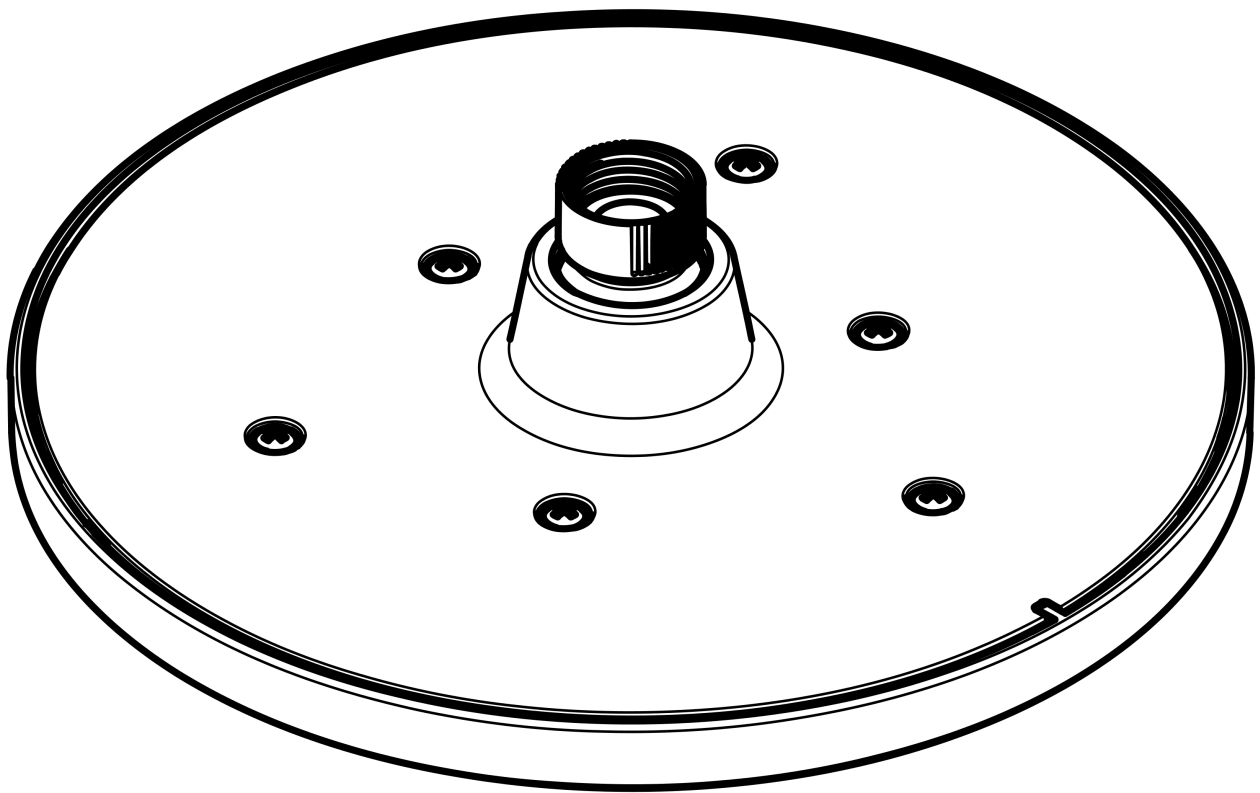

Vernis Blend

Overhead shower 200 1jet

Surfaces: **Chrome** Article Number: **26271000**

Description

product features

- shower head size: 205 mm
- spray type: Rain
- ball-joint: overhead shower angle adjustable
- material spray disc: plastic
- maximum flow rate at 3 bar: 12,4 l/min
- minimum flow pressure: 1 bar
- overhead shower removable for cleaning
- installation: ceiling or wall
- connection thread G 1/2
- connection dimension: DN15

Technology

Product image

Scale drawing

Flowchart

The consumption was measured in combination with the appropriate fittings (thermostat/mixer/in-wall valve) to reflect actual application in practice.

Vernis Blend
Overhead shower 200 1jet
Surfaces: **Chrome** Article Number: **26271000**

Exploded Drawing

Year of production: >04/21

Vernis Blend
Overhead shower 200 1jet
 Surfaces: **Chrome** Article Number: **26271000**

Spare part list

Year of production: >04/21

Pos.	Description	Article Number	Price	PU
1	filter packing	94246000	-	1